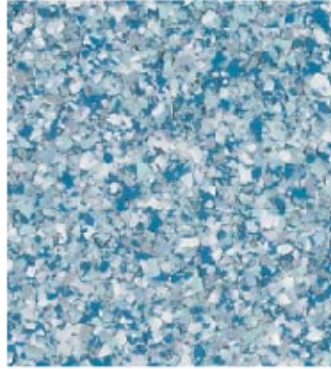

# MICRO CHIP COLOR BLENDS

SHALE

SKY

GRAPHITE

BLUE MICA\*

DESERT TAN

CONFETTI

AUTUMN

ASH

SAGE

The samples shown are only close approximations and should not be used for specification purposes.

\*Blue Mica contains silver metallic chip.