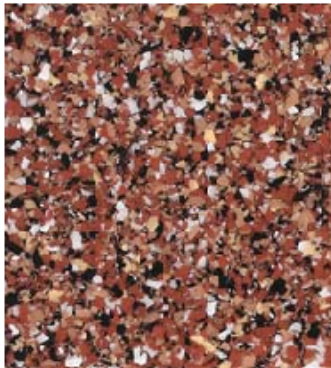

# MICRO CHIP COLOR BLENDS

SHALE

SKY

GRAPHITE

BLUE MICA\*

DESERT TAN

CONFETTI

AUTUMN

ASH

SAGE

The samples shown are only close approximations and should not be used for specification purposes.

\*Blue Mica contains silver metallic chip.